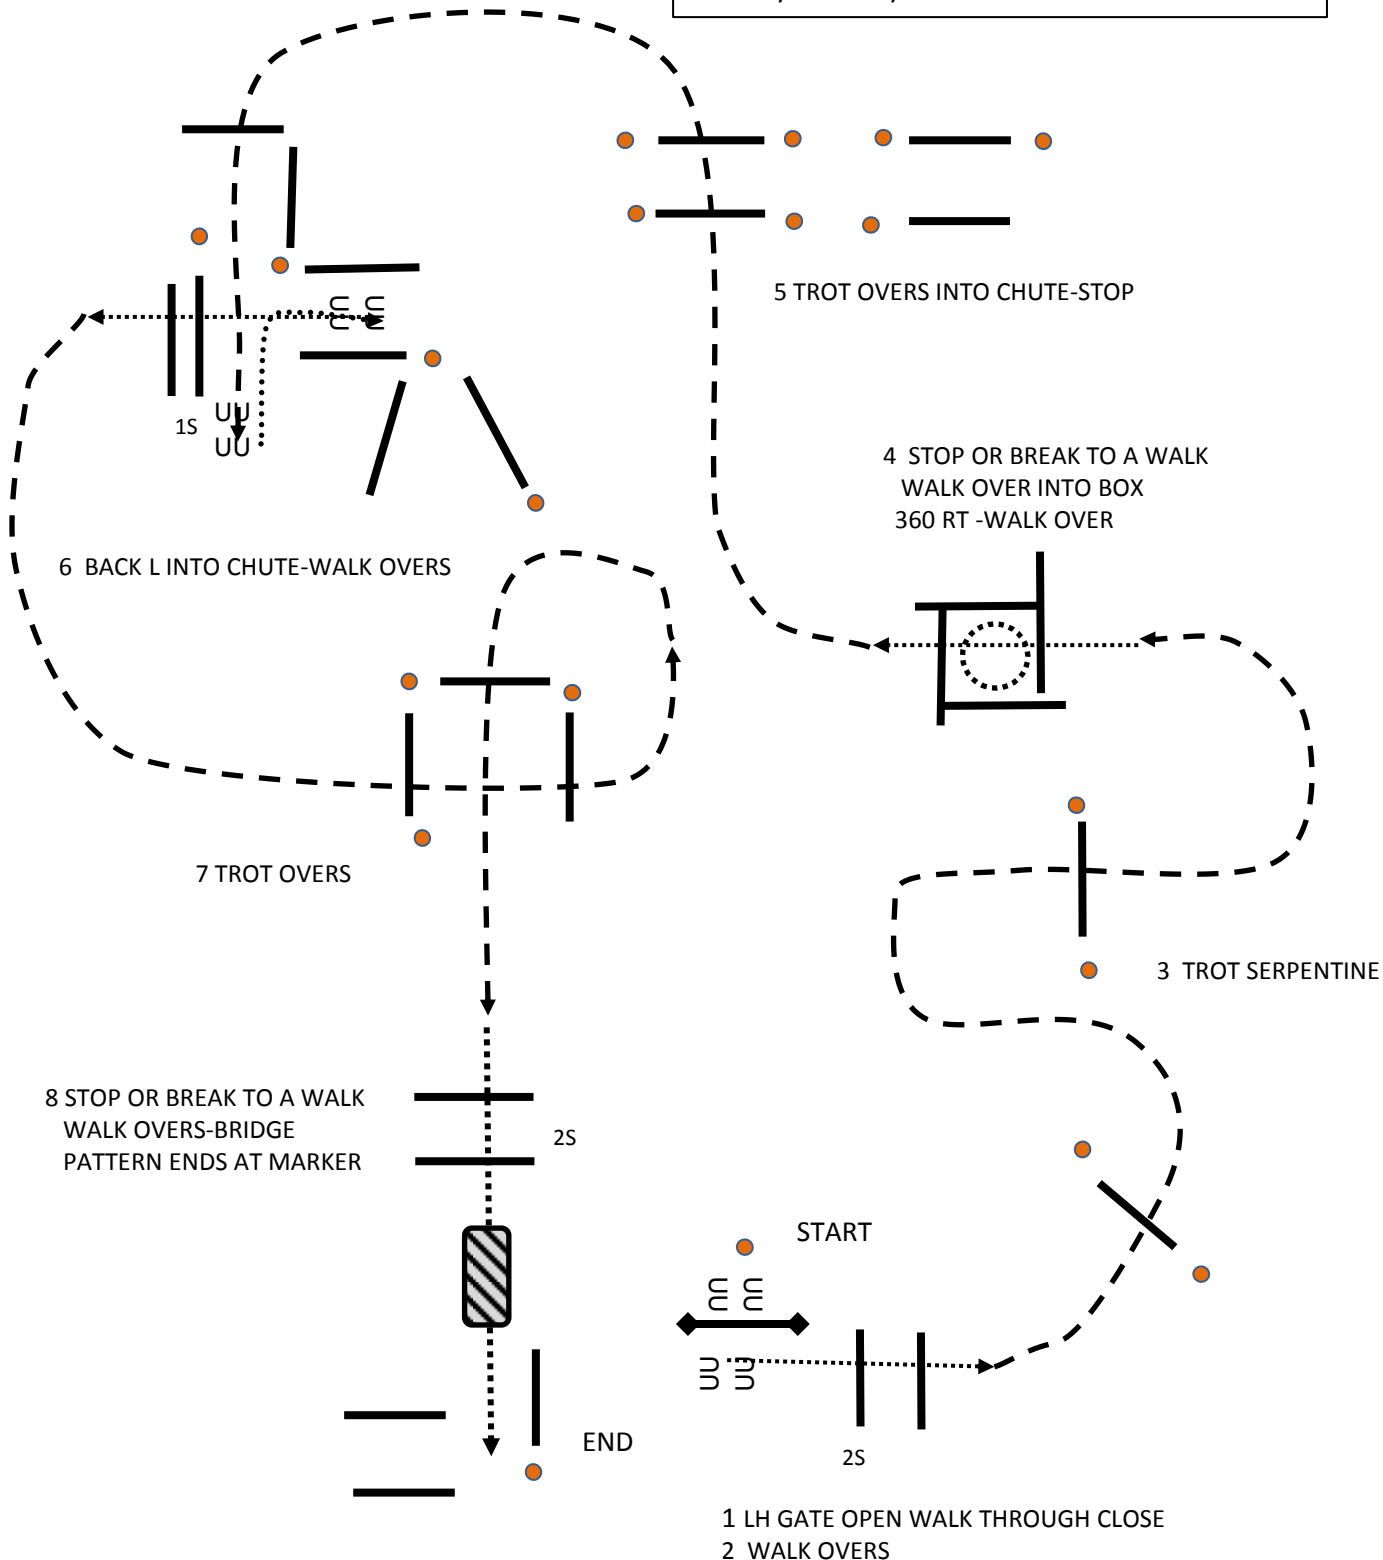

WEST MONROE ARABIAN HORSESHOW

THURSDAY TRAIL

- 9 ARABIAN ENG/WEST TRAIL IN HAND OPEN
- 10 ARABIAN ENG/WEST TRAIL IN HAND OPEN
- 11 HA/AA ENG/WEST TRAIL IN HAND ATR
- 12 HA/AA ENG/WEST TRAIL IN HAND ATR

- 13 ARABIAN ENGLISH TRAIL OPEN
- 15 HA/AA ENGLISH TRAIL OPEN
- 16 ARABIAN ENGLISH TRAIL ATR
- 17 HA/AA ENGLISH TRAIL ATR

- 18 ARABIAN WESTERN TRAIL OPEN
- 19 HA/AA WESTERN TRAIL OPEN

20 ARABIAN WESTERN TRAIL ATR
22 HA/AA WESTERN TRAIL ATR

21 WESTERN TRAIL W/T 10 & UNDER

- 1 WALK OVERS TO GATE STOP
- 2 RH GATE OPEN WALK THROUGH CLOSE

WEST MONROE ARABIAN HORSESHOW

THURSDAY TRAIL

- 25 ARABIAN VRH RANCH TRAIL ATR
- 24 HA/AA VRH RANCH TRAIL ATR
- 23 ARABIAN VRH RANCH TRAIL OPEN
- 24 HA/AA VRH RANCH TRAIL OPEN

- 1 WALK OVERS TO GATE STOP
- 2 RH GATE OPEN WALK THROUGH CLOSE-TROT OUT