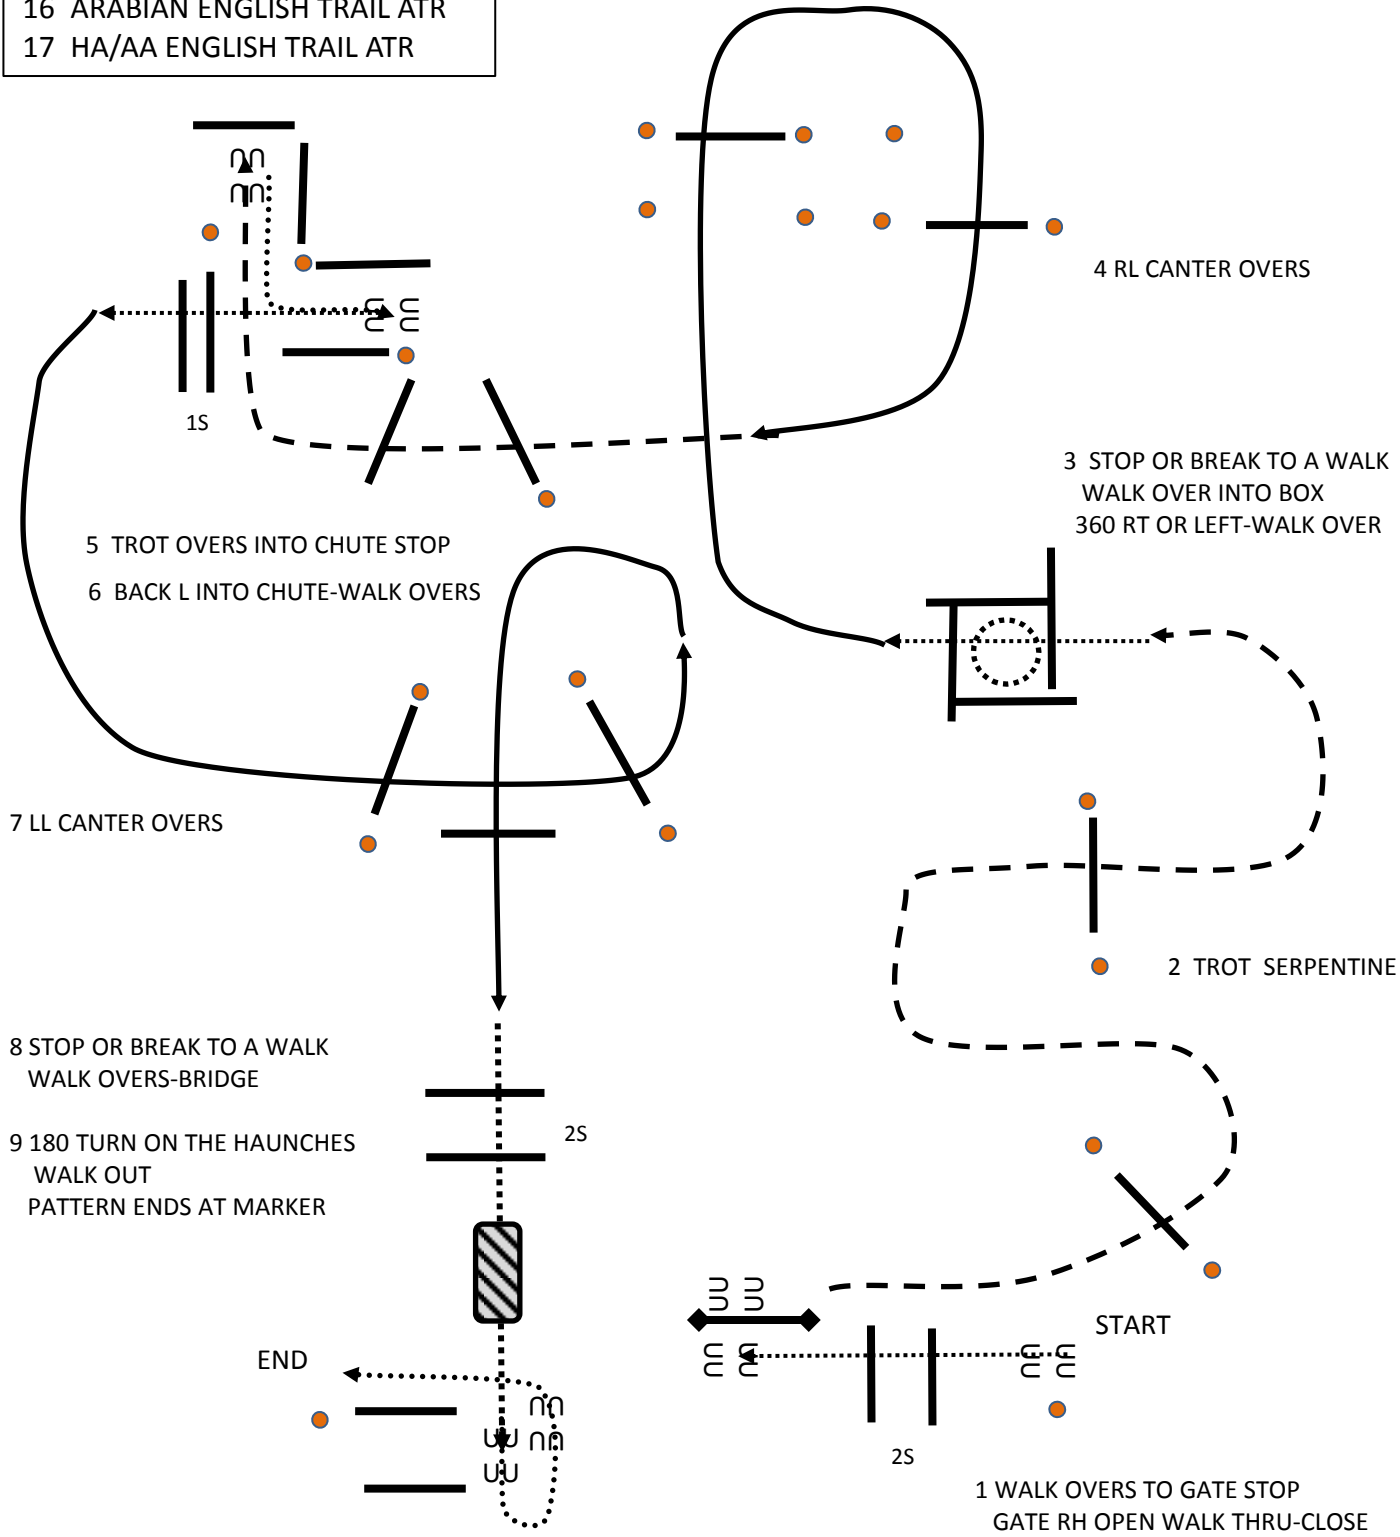

WEST MONROE ARABIAN HORSESHOW

THURSDAY TRAIL

- 9 ARABIAN ENG/WEST TRAIL IN HAND OPEN
- 10 ARABIAN ENG/WEST TRAIL IN HAND OPEN
- 11 HA/AA ENG/WEST TRAIL IN HAND ATR
- 12 HA/AA ENG/WEST TRAIL IN HAND ATR

- 13 ARABIAN ENGLISH TRAIL OPEN
- 15 HA/AA ENGLISH TRAIL OPEN
- 16 ARABIAN ENGLISH TRAIL ATR
- 17 HA/AA ENGLISH TRAIL ATR

- 18 ARABIAN WESTERN TRAIL OPEN
- 19 HA/AA WESTERN TRAIL OPEN

20 ARABIAN WESTERN TRAIL ATR
22 HA/AA WESTERN TRAIL ATR

21 WESTERN TRAIL W/T 10 & UNDER

- 1 WALK OVERS TO GATE STOP
- 2 RH GATE OPEN WALK THROUGH CLOSE

WEST MONROE ARABIAN HORSESHOW

THURSDAY TRAIL

- 25 ARABIAN VRH RANCH TRAIL ATR
- 24 HA/AA VRH RANCH TRAIL ATR
- 23 ARABIAN VRH RANCH TRAIL OPEN
- 24 HA/AA VRH RANCH TRAIL OPEN

- 1 WALK OVERS TO GATE STOP
- 2 RH GATE OPEN WALK THROUGH CLOSE-TROT OUT