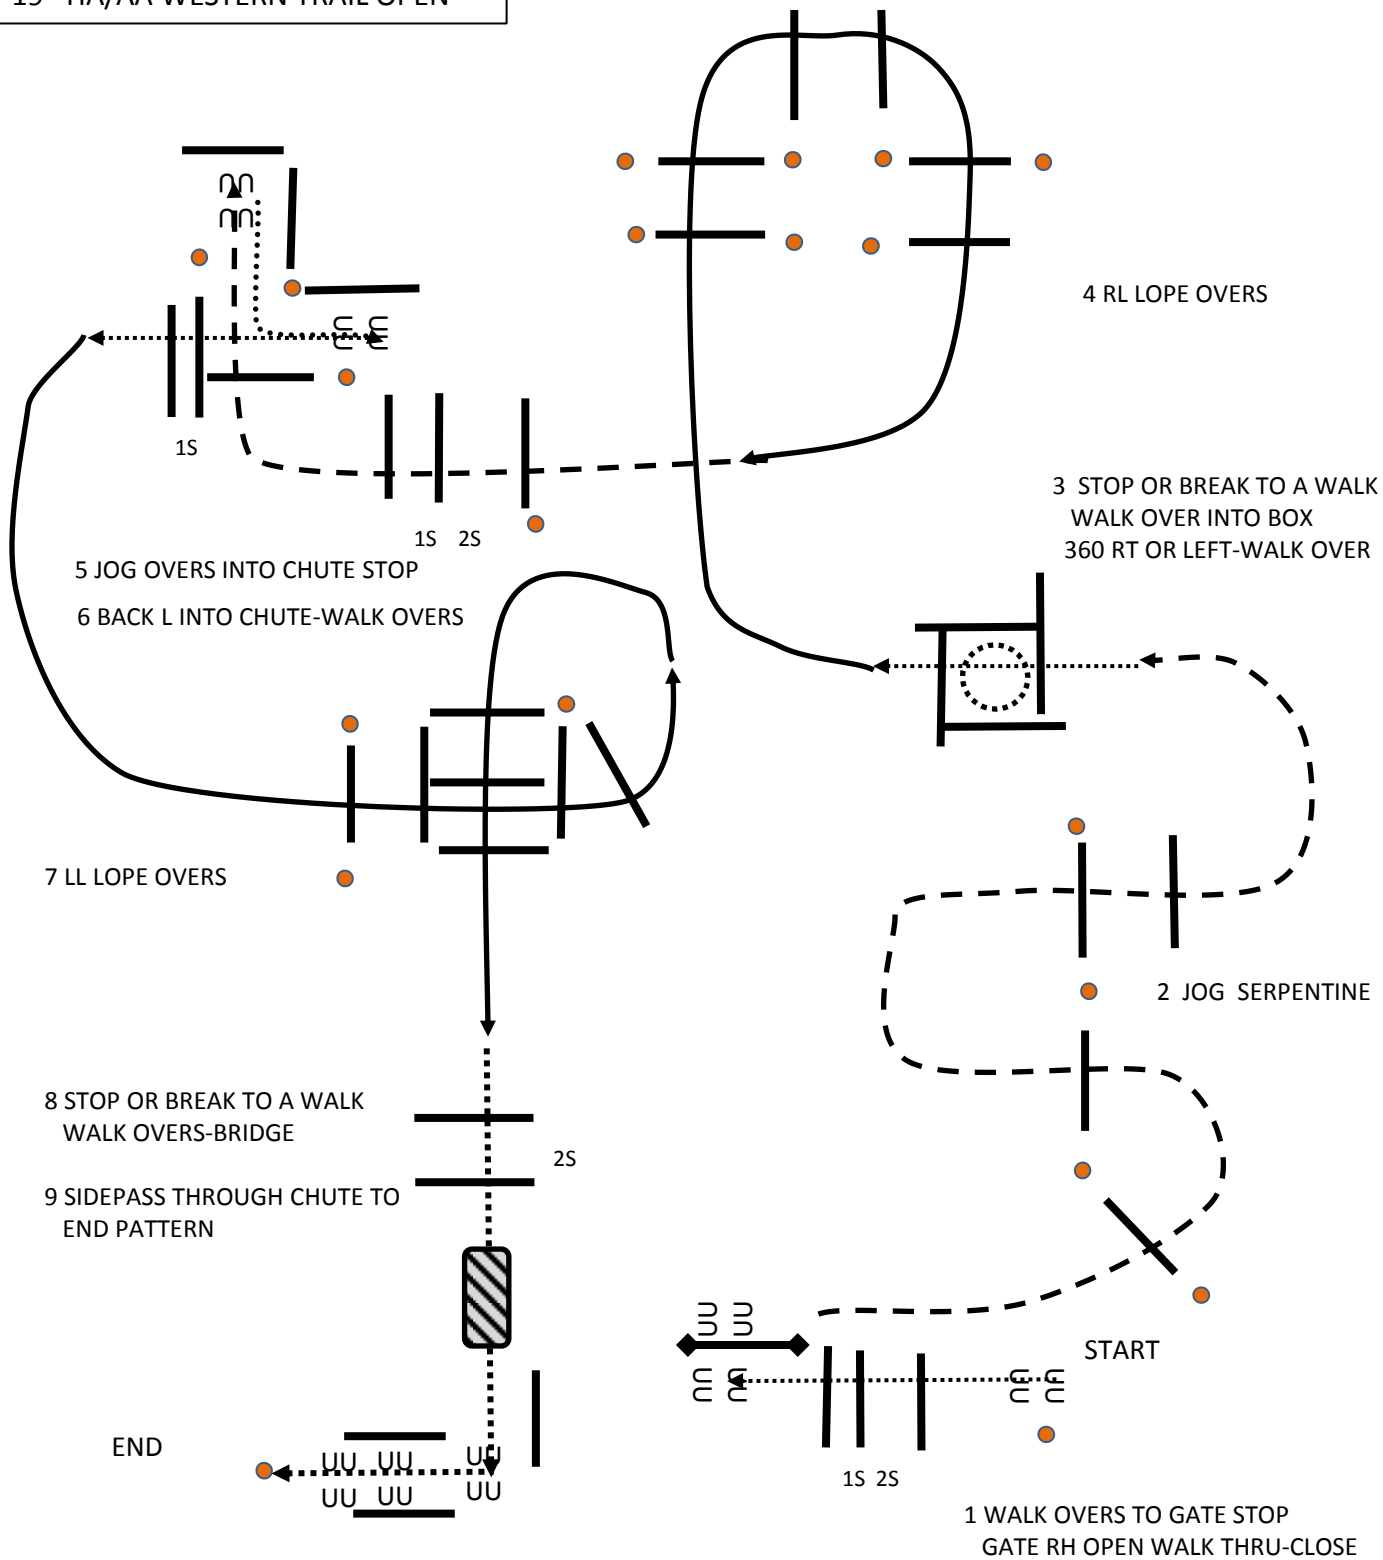

WEST MONROE ARABIAN HORSESHOW

THURSDAY TRAIL

- 9 ARABIAN ENG/WEST TRAIL IN HAND OPEN
- 10 ARABIAN ENG/WEST TRAIL IN HAND OPEN
- 11 HA/AA ENG/WEST TRAIL IN HAND ATR
- 12 HA/AA ENG/WEST TRAIL IN HAND ATR

- 13 ARABIAN ENGLISH TRAIL OPEN
- 15 HA/AA ENGLISH TRAIL OPEN
- 16 ARABIAN ENGLISH TRAIL ATR
- 17 HA/AA ENGLISH TRAIL ATR

- 18 ARABIAN WESTERN TRAIL OPEN
- 19 HA/AA WESTERN TRAIL OPEN

20 ARABIAN WESTERN TRAIL ATR
22 HA/AA WESTERN TRAIL ATR

21 WESTERN TRAIL W/T 10 & UNDER

- 1 WALK OVERS TO GATE STOP
- 2 RH GATE OPEN WALK THROUGH CLOSE

WEST MONROE ARABIAN HORSESHOW

THURSDAY TRAIL

- 25 ARABIAN VRH RANCH TRAIL ATR
- 24 HA/AA VRH RANCH TRAIL ATR
- 23 ARABIAN VRH RANCH TRAIL OPEN
- 24 HA/AA VRH RANCH TRAIL OPEN

- 1 WALK OVERS TO GATE STOP
- 2 RH GATE OPEN WALK THROUGH CLOSE-TROT OUT