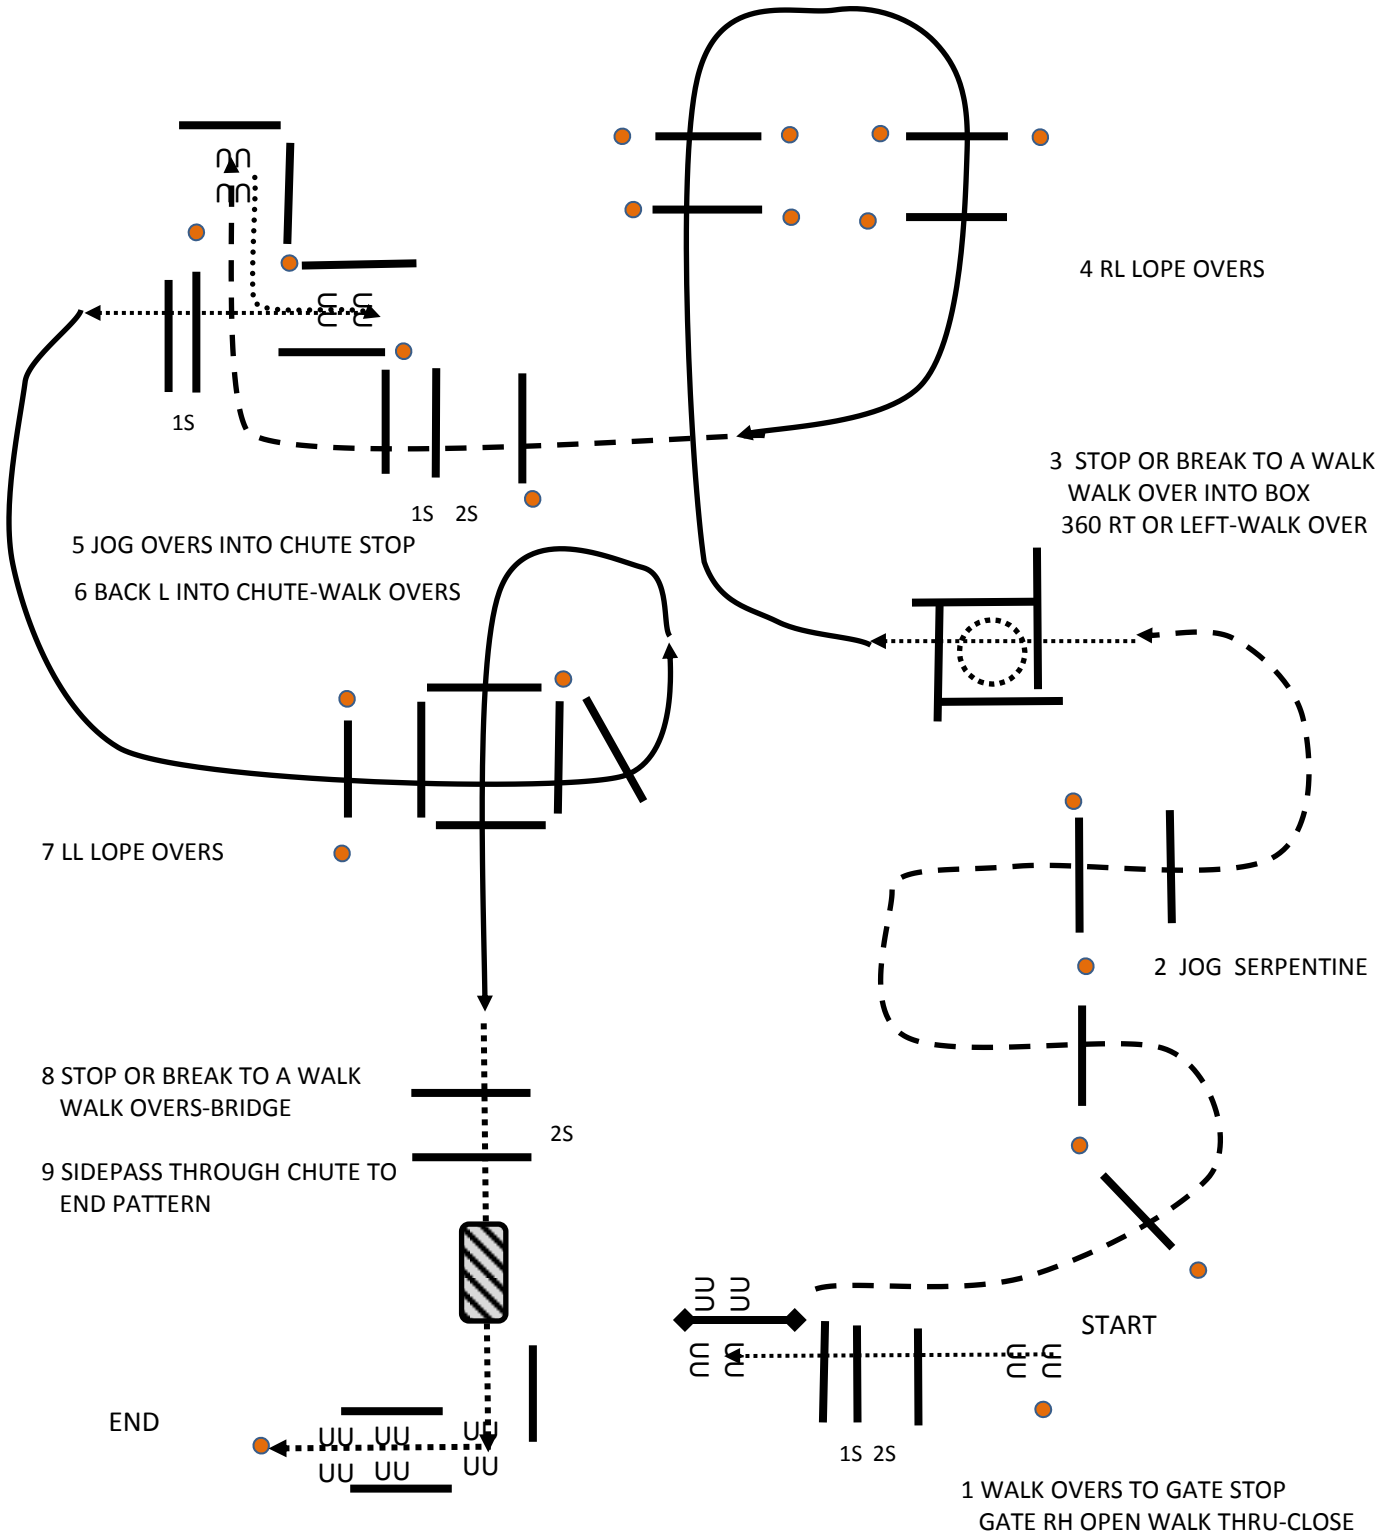

WEST MONROE ARABIAN HORSESHOW

THURSDAY TRAIL

- 9 ARABIAN ENG/WEST TRAIL IN HAND OPEN
- 10 ARABIAN ENG/WEST TRAIL IN HAND OPEN
- 11 HA/AA ENG/WEST TRAIL IN HAND ATR
- 12 HA/AA ENG/WEST TRAIL IN HAND ATR

- 13 ARABIAN ENGLISH TRAIL OPEN
- 15 HA/AA ENGLISH TRAIL OPEN
- 16 ARABIAN ENGLISH TRAIL ATR
- 17 HA/AA ENGLISH TRAIL ATR

- 18 ARABIAN WESTERN TRAIL OPEN
- 19 HA/AA WESTERN TRAIL OPEN

20 ARABIAN WESTERN TRAIL ATR
22 HA/AA WESTERN TRAIL ATR

21 WESTERN TRAIL W/T 10 & UNDER

- 1 WALK OVERS TO GATE STOP
- 2 RH GATE OPEN WALK THROUGH CLOSE

WEST MONROE ARABIAN HORSESHOW

THURSDAY TRAIL

- 25 ARABIAN VRH RANCH TRAIL ATR
- 24 HA/AA VRH RANCH TRAIL ATR
- 23 ARABIAN VRH RANCH TRAIL OPEN
- 24 HA/AA VRH RANCH TRAIL OPEN

- 1 WALK OVERS TO GATE STOP
- 2 RH GATE OPEN WALK THROUGH CLOSE-TROT OUT