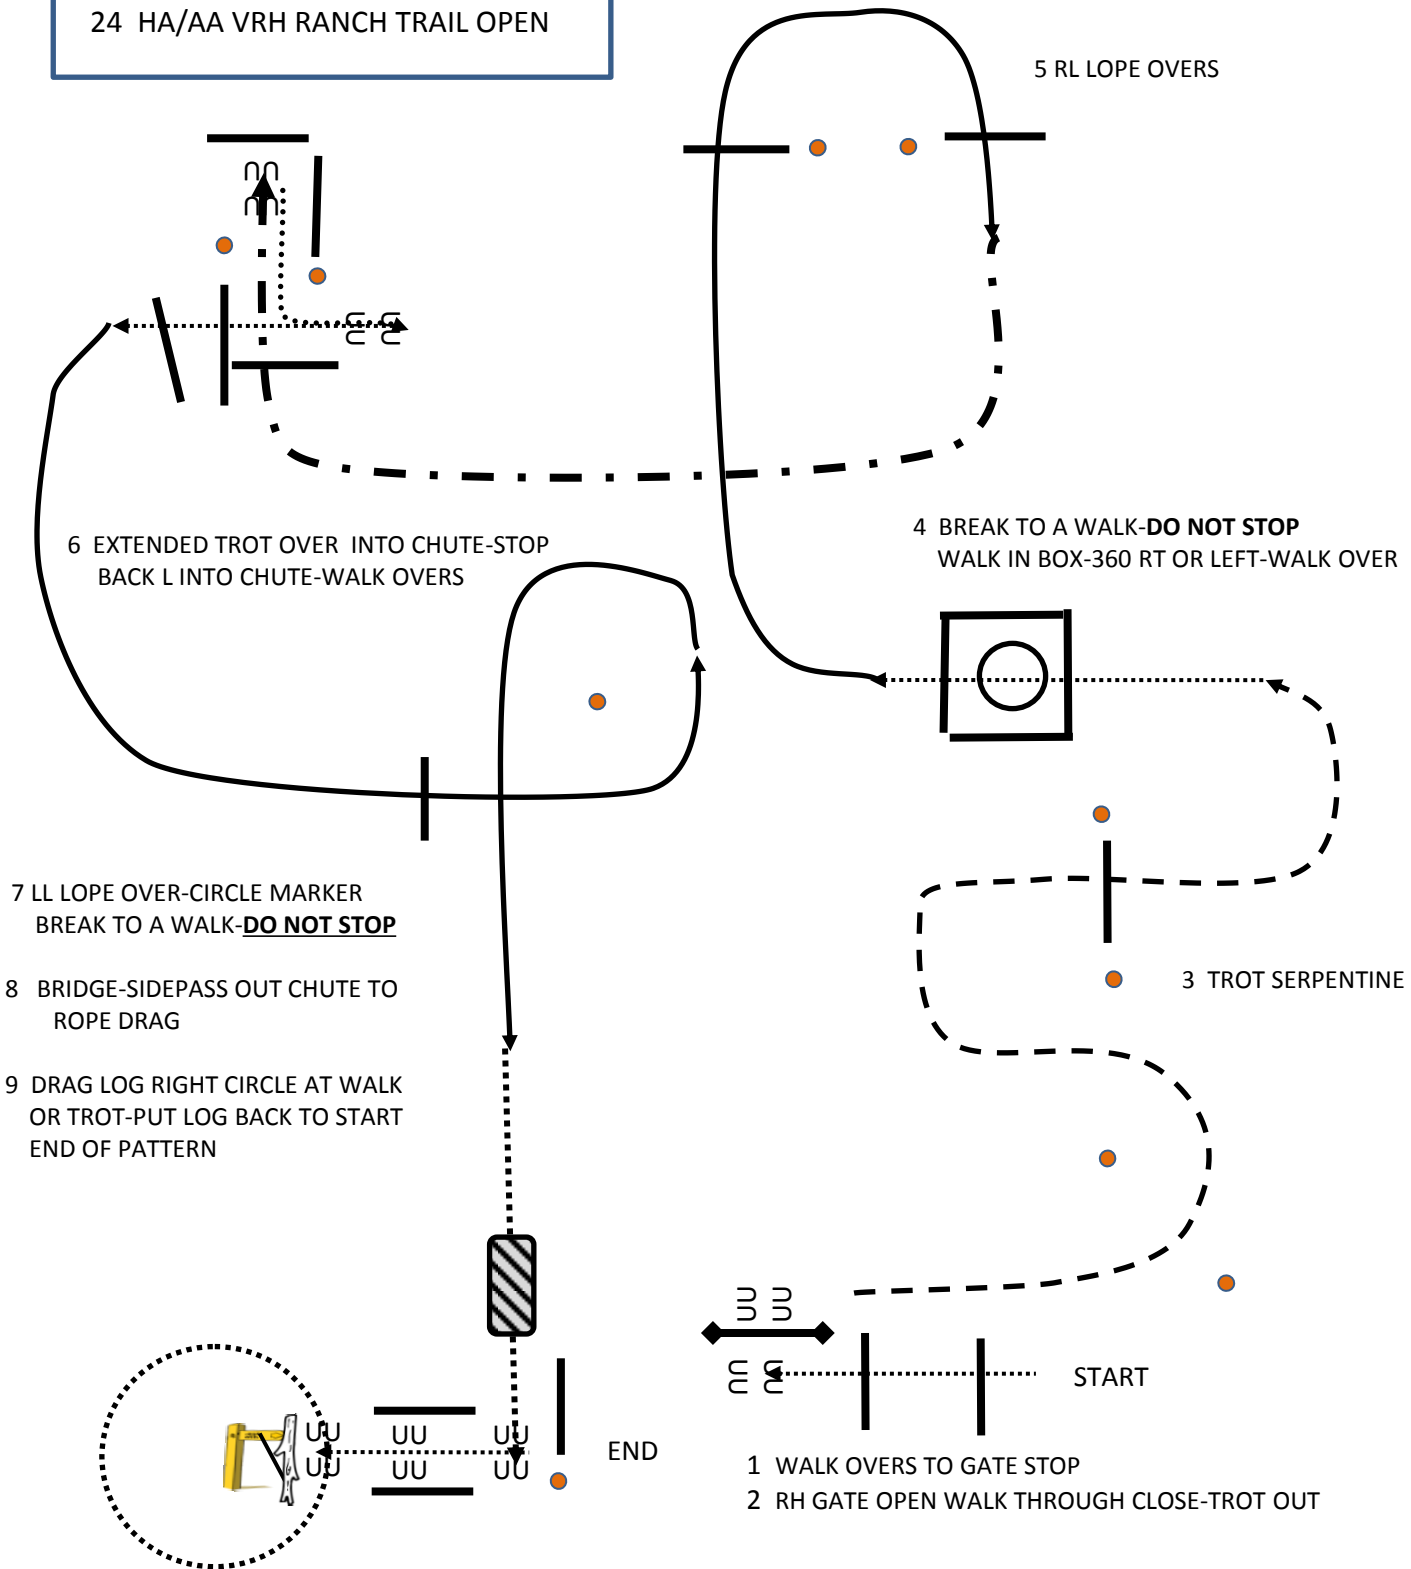

- 18 ARABIAN WESTERN TRAIL OPEN
- 19 HA/AA WESTERN TRAIL OPEN

20 ARABIAN WESTERN TRAIL ATR
22 HA/AA WESTERN TRAIL ATR

21 WESTERN TRAIL W/T 10 & UNDER

- 1 WALK OVERS TO GATE STOP
- 2 RH GATE OPEN WALK THROUGH CLOSE

WEST MONROE ARABIAN HORSESHOW

THURSDAY TRAIL

- 25 ARABIAN VRH RANCH TRAIL ATR
- 24 HA/AA VRH RANCH TRAIL ATR
- 23 ARABIAN VRH RANCH TRAIL OPEN
- 24 HA/AA VRH RANCH TRAIL OPEN

- 1 WALK OVERS TO GATE STOP
- 2 RH GATE OPEN WALK THROUGH CLOSE-TROT OUT