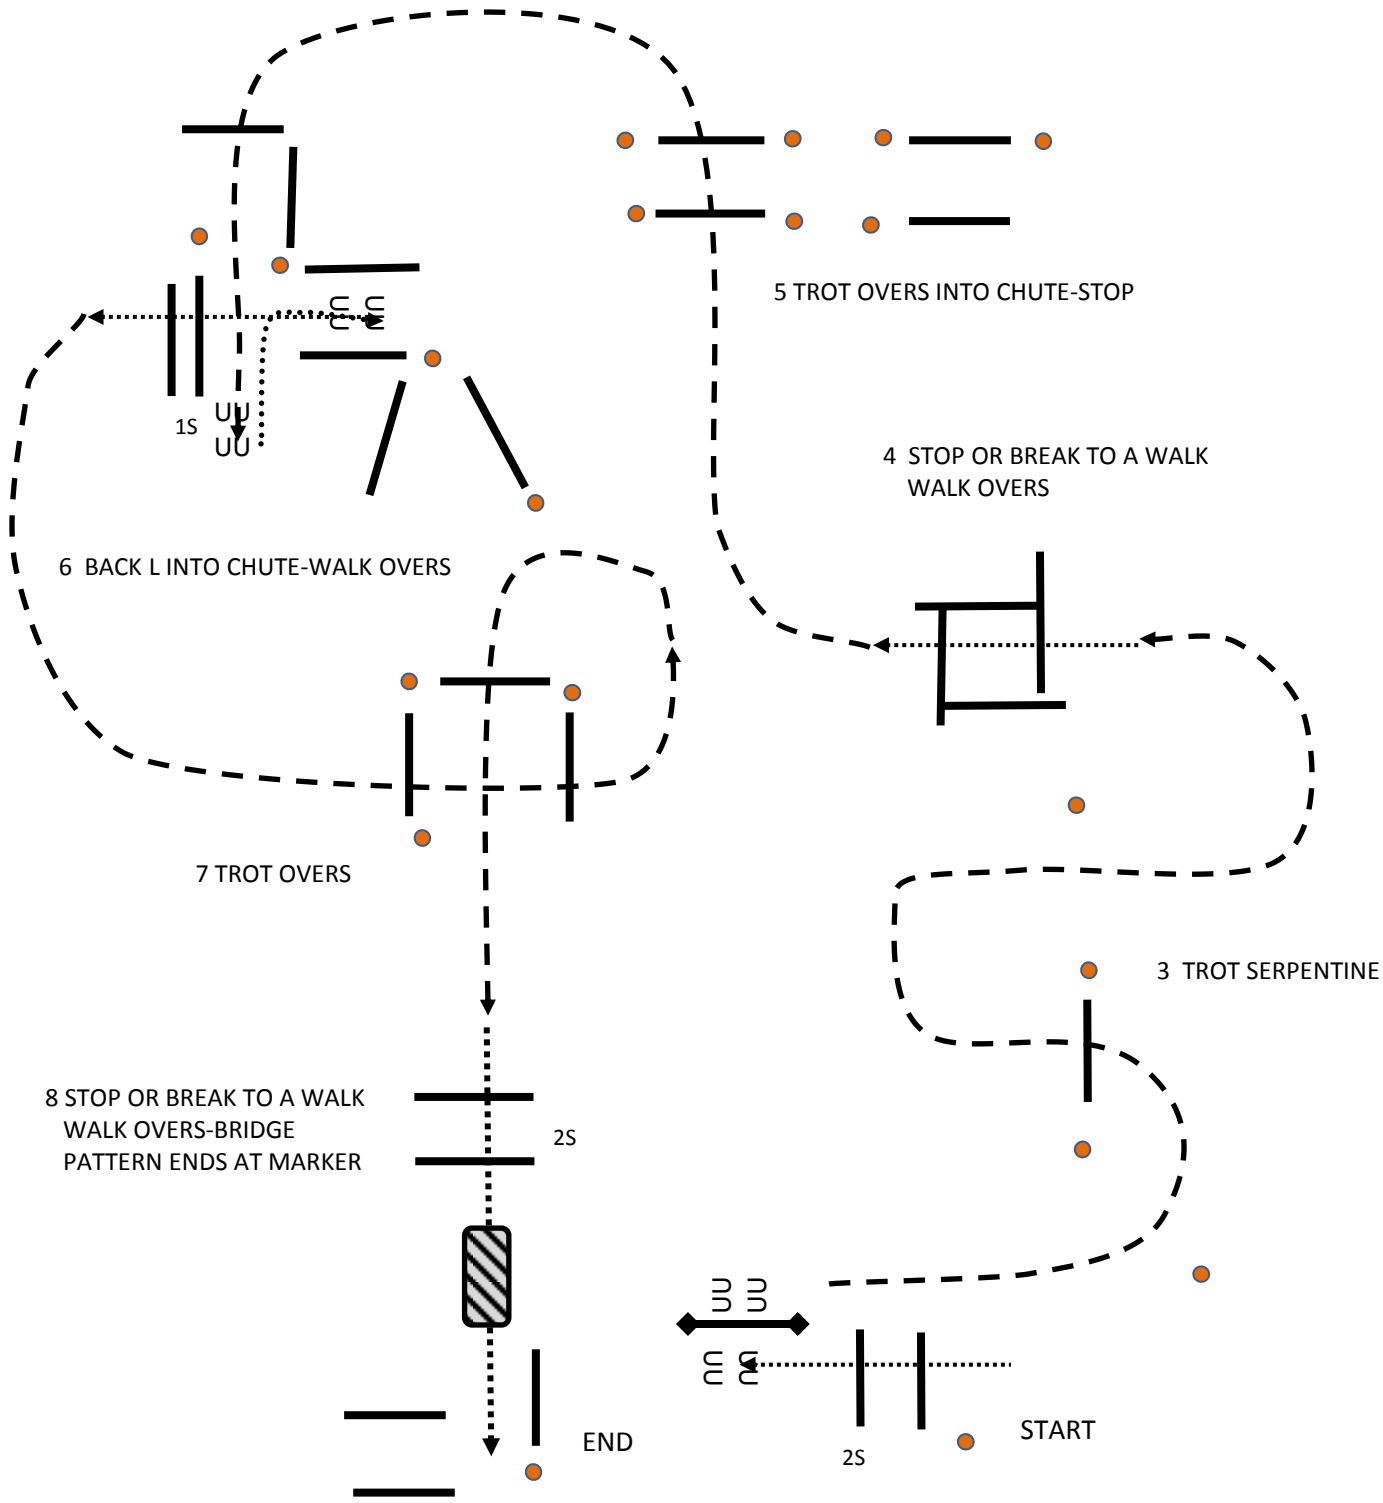

WEST MONROE ARABIAN HORSESHOW

THURSDAY TRAIL

- 9 ARABIAN ENG/WEST TRAIL IN HAND OPEN
- 10 ARABIAN ENG/WEST TRAIL IN HAND OPEN
- 11 HA/AA ENG/WEST TRAIL IN HAND ATR
- 12 HA/AA ENG/WEST TRAIL IN HAND ATR

- 13 ARABIAN ENGLISH TRAIL OPEN
- 15 HA/AA ENGLISH TRAIL OPEN
- 16 ARABIAN ENGLISH TRAIL ATR
- 17 HA/AA ENGLISH TRAIL ATR

- 18 ARABIAN WESTERN TRAIL OPEN
- 19 HA/AA WESTERN TRAIL OPEN

20 ARABIAN WESTERN TRAIL ATR
22 HA/AA WESTERN TRAIL ATR

21 WESTERN TRAIL W/T 10 & UNDER

- 1 WALK OVERS TO GATE STOP
- 2 RH GATE OPEN WALK THROUGH CLOSE

WEST MONROE ARABIAN HORSESHOW

THURSDAY TRAIL

- 25 ARABIAN VRH RANCH TRAIL ATR
- 24 HA/AA VRH RANCH TRAIL ATR
- 23 ARABIAN VRH RANCH TRAIL OPEN
- 24 HA/AA VRH RANCH TRAIL OPEN

- 1 WALK OVERS TO GATE STOP
- 2 RH GATE OPEN WALK THROUGH CLOSE-TROT OUT